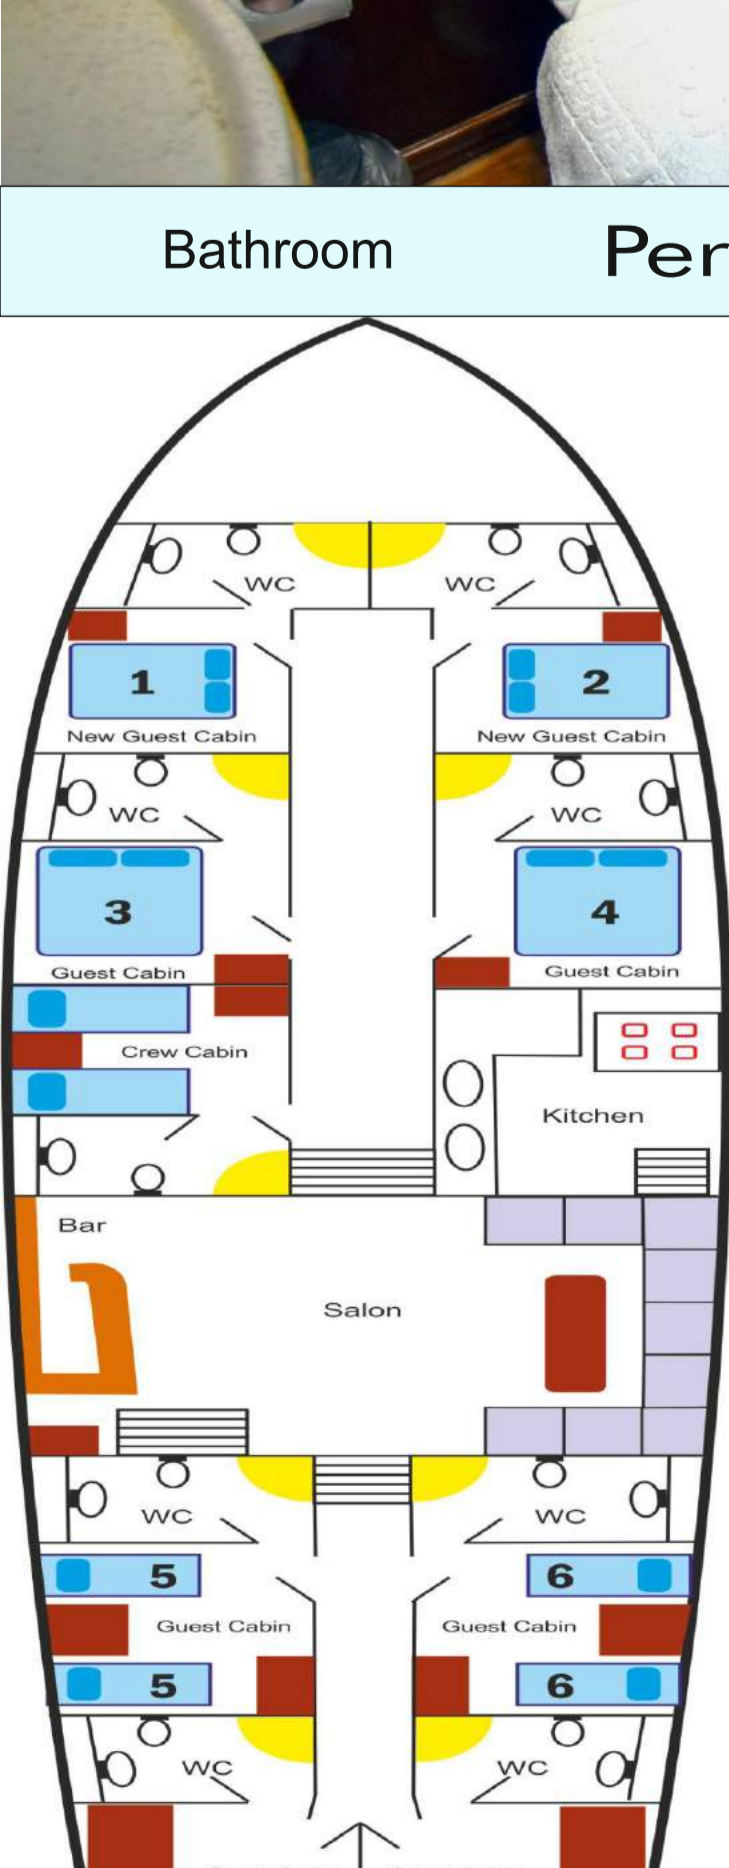

Perla Del Mar

28m (91.86 ft) | 8 Cabins | 16 Guests

Sunbathing Area

Perla Del Mar

28m (91.86 ft) | 8 Cabins | 16 Guests

Dining Table

Perla Del Mar

28m (91.86 ft) | 8 Cabins | 16 Guests

Saloon

Perla Del Mar

28m (91.86 ft) | 8 Cabins | 16 Guests

Double Cabin

Perla Del Mar

28m (91.86 ft) | 8 Cabins | 16 Guests

Twin Cabin

Perla Del Mar

28m (91.86 ft) | 8 Cabins | 16 Guests

Bathroom

Perla Del Mar

28m (91.86 ft) | 8 Cabins | 16 Guests

PERLA DEL MAR

- Loa : 28.00 m
- Beam : 7.50 m
- Draft : 4.00 m
- Type : Ketch
- Cabin : 8 - (6xD) - (2xTW)
- Year Built : 2005
- Engine : 460 HP Iveco
- Generator : 22+ 18 KWA
- Electricity : 220 / 24 V
- Outboard : 60 HP
- Activities : Canoe, Surf, Ski, Internet, TV / Satallite, DVD / CD Player
- A / C : Yes

Layout

Perla Del Mar

28m (91.86 ft) | 8 Cabins | 16 Guests