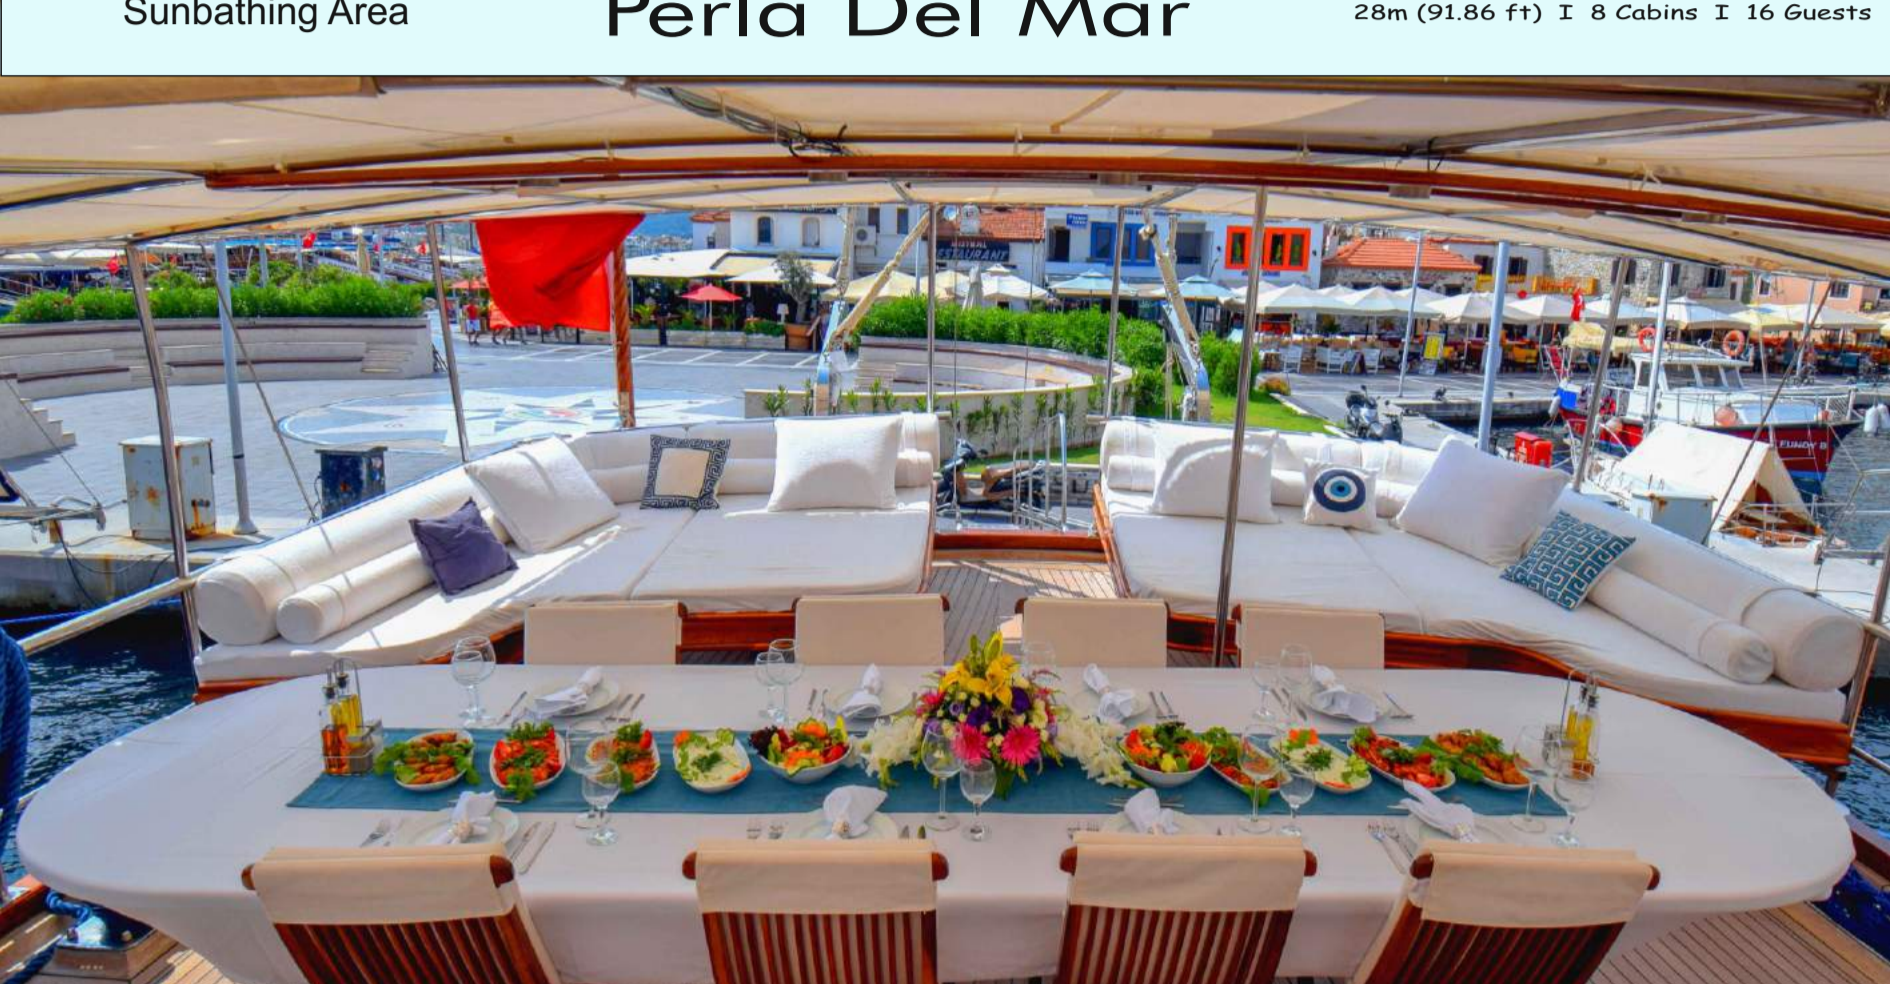

Perla Del Mar

28m (91.86 ft) | 8 Cabins | 16 Guests

Sunbathing Area

Perla Del Mar

28m (91.86 ft) | 8 Cabins | 16 Guests

Dining Table

Perla Del Mar

28m (91.86 ft) | 8 Cabins | 16 Guests