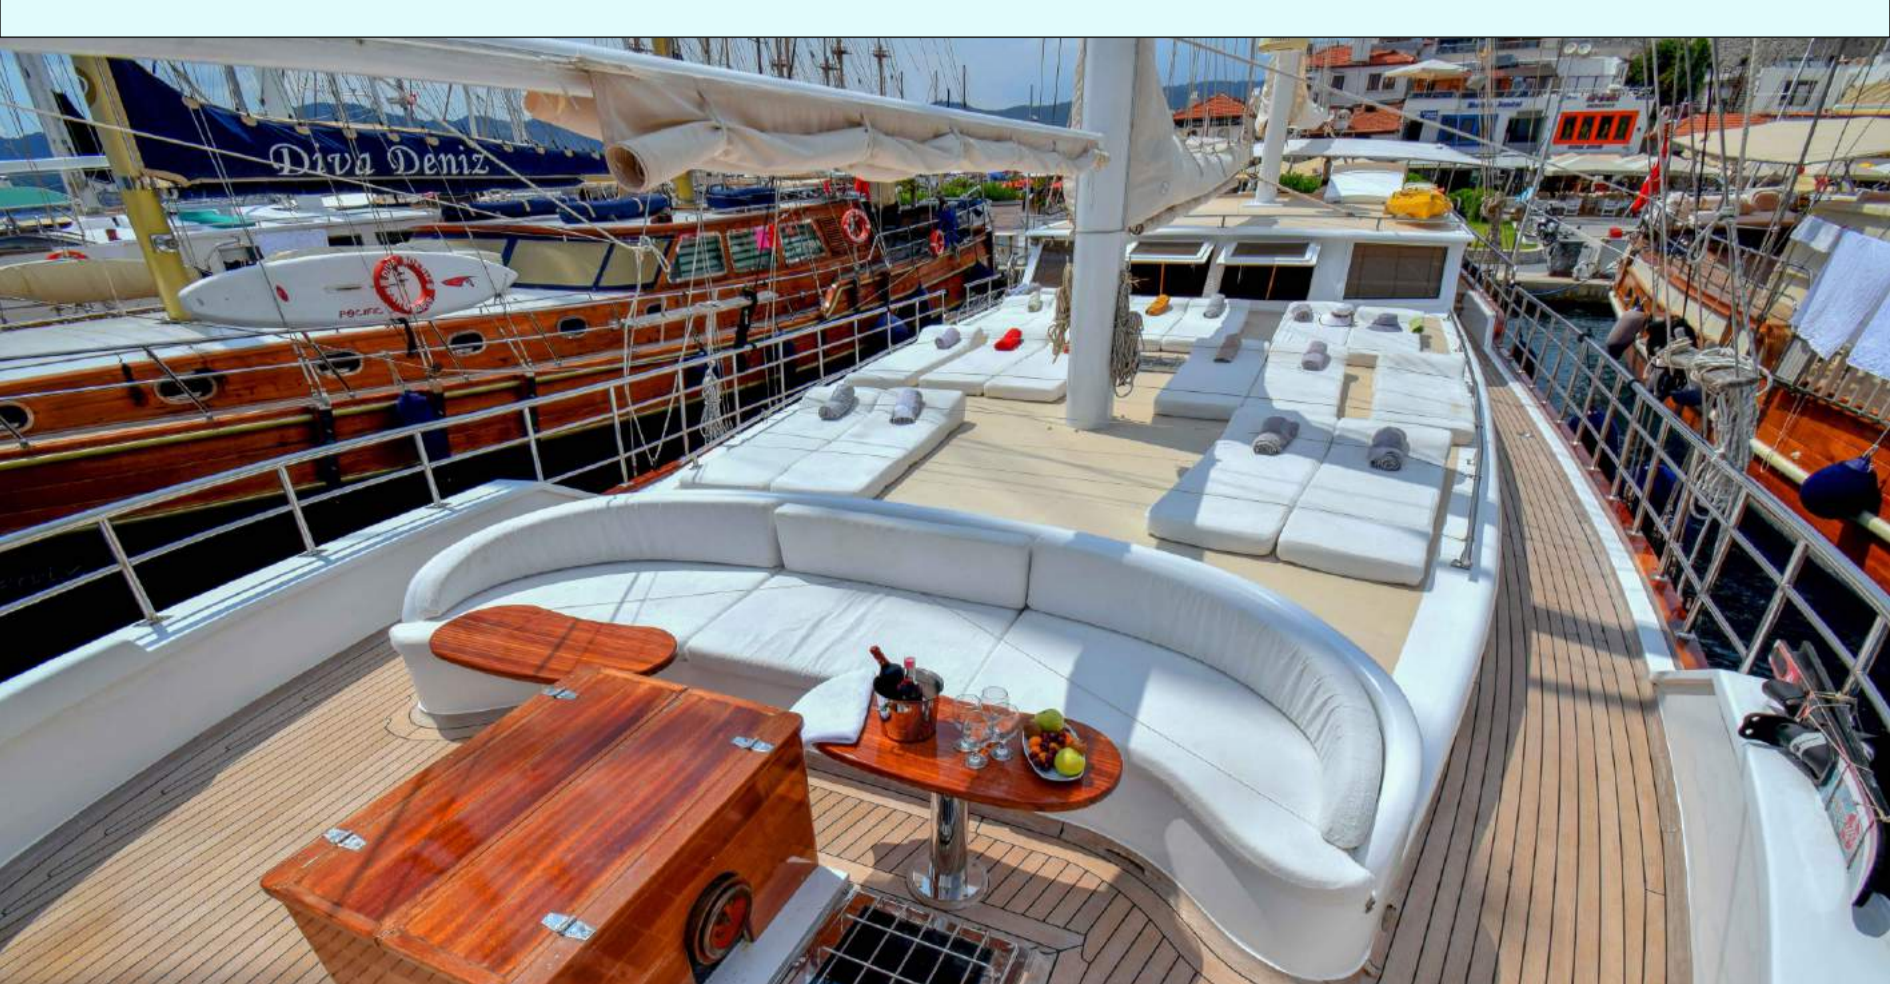

Perla Del Mar

28m (91.86 ft) | 8 Cabins | 16 Guests

Sunbathing Area

Perla Del Mar

28m (91.86 ft) | 8 Cabins | 16 Guests

Dining Table

Perla Del Mar

28m (91.86 ft) | 8 Cabins | 16 Guests

Saloon

Perla Del Mar

28m (91.86 ft) | 8 Cabins | 16 Guests

Double Cabin

Perla Del Mar

28m (91.86 ft) | 8 Cabins | 16 Guests

Twin Cabin

Perla Del Mar

28m (91.86 ft) | 8 Cabins | 16 Guests

Bathroom

Perla Del Mar

28m (91.86 ft) | 8 Cabins | 16 Guests

PERLA DEL MAR

- Loa : 28.00 m
- Beam : 7.50 m
- Draft : 4.00 m
- Type : Ketch
- Cabin : 8 - (6xD) - (2xTW)
- Year Built : 2005
- Engine : 460 HP Iveco
- Generator : 22+ 18 KWA
- Electricity : 220 / 24 V
- Outboard : 60 HP
- Activities : Canoe, Surf, Ski, Internet, TV / Satallite, DVD / CD Player
- A / C : Yes

Layout

Perla Del Mar

28m (91.86 ft) | 8 Cabins | 16 Guests